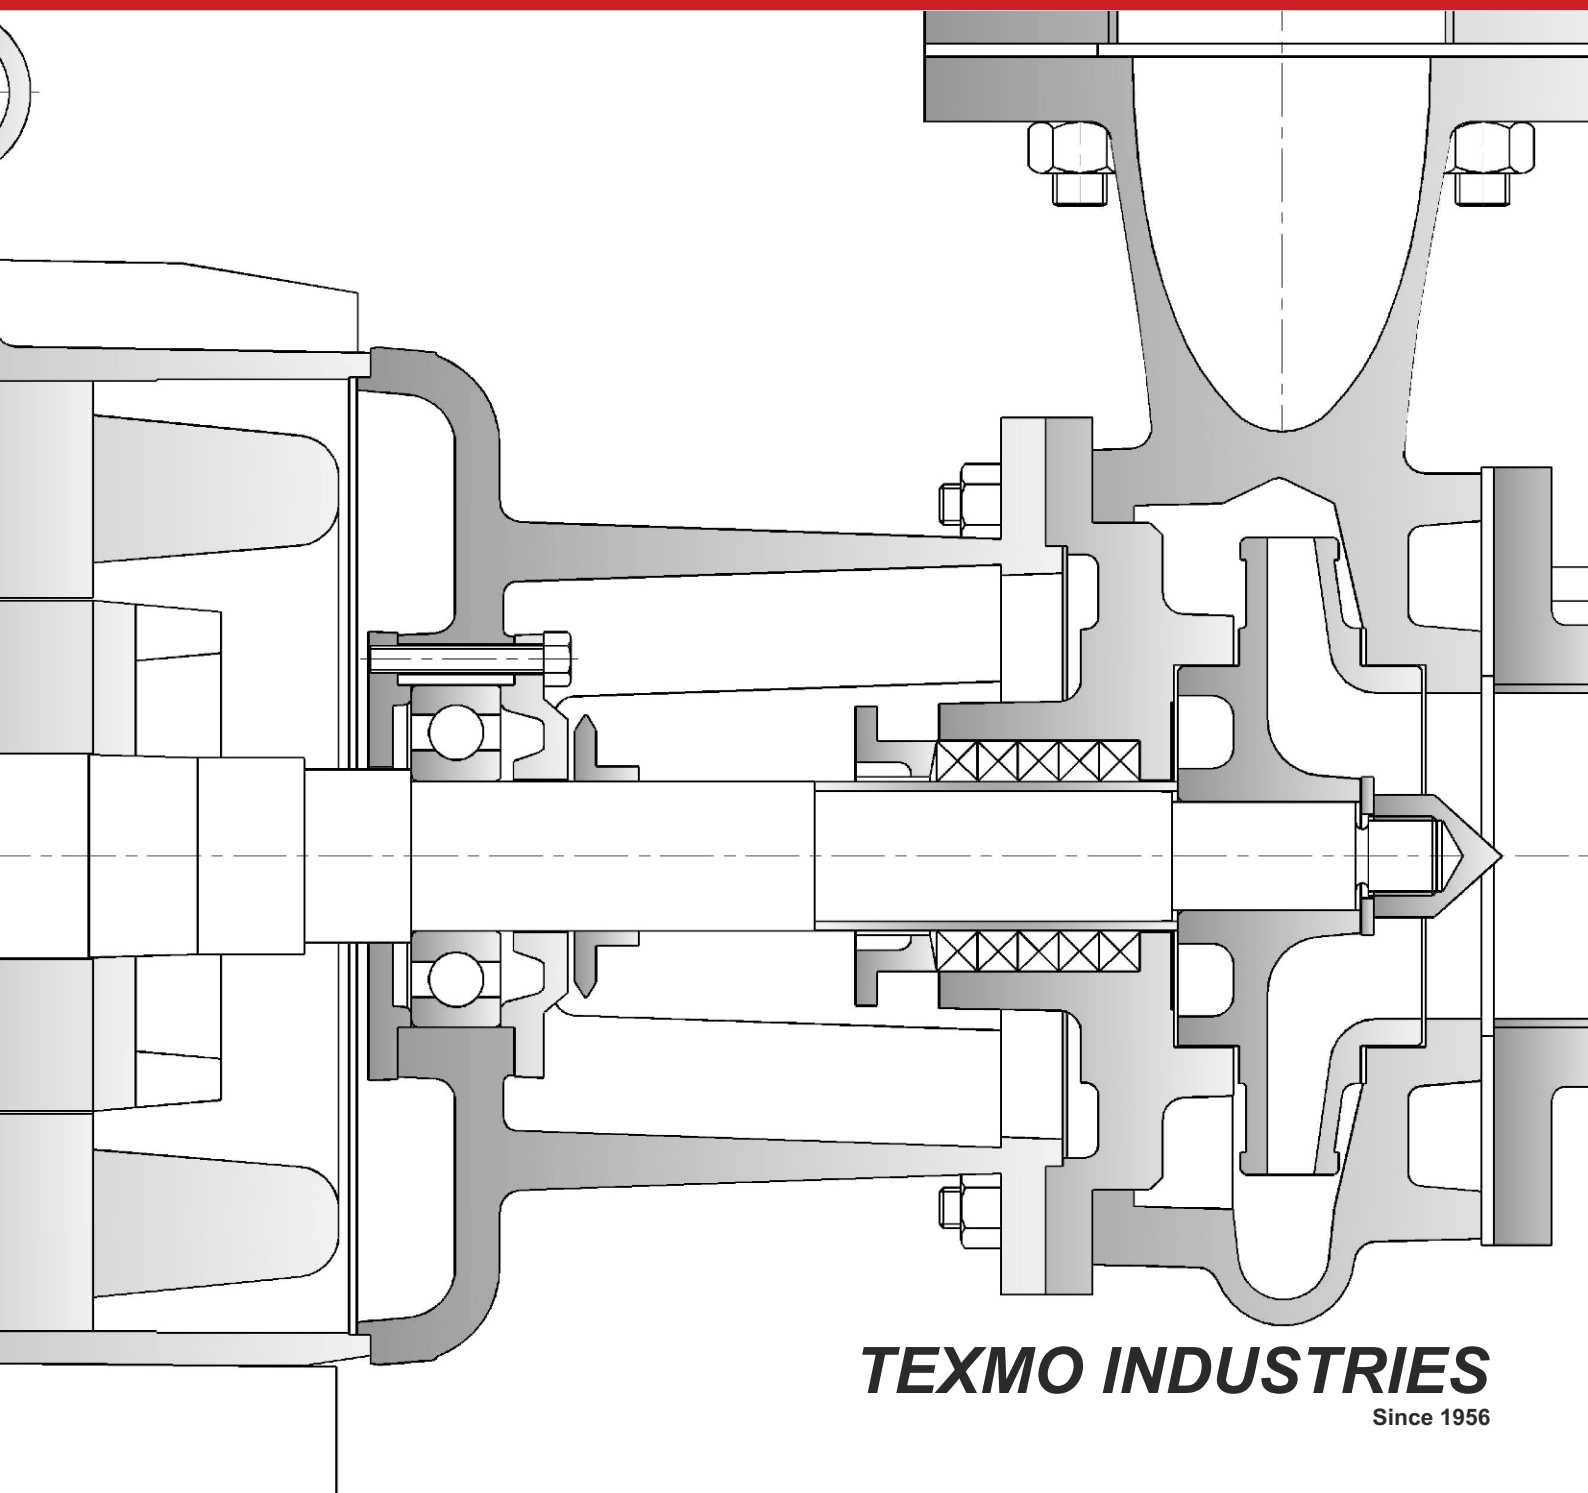

BOREWELL COMPRESSOR PUMPS
PERFORMANCE CHART

TEXMO INDUSTRIES

Since 1956

Borewell Compressor Pumps (TMC / TBC)

PRODUCT FEATURES

- Available in single and double cylinder design.
- Easy installation and maintenance.
- Easy belt alignment of compressor with the motor ensuring higher efficiency and close to zero maintenance.
- Sound in design and Robust in construction withstanding overload.
- Requires no priming.
- Can be installed in more than one bore based on the water levels.
- Rigorous quality control checks at every stage of manufacturing to ensure high degree of reliability.
- Dynamic balancing of rotors ensuring vibration free performance.

MATERIAL OF CONSTRUCTION

Part Name	Material	Part Name	Material
Crankcase	CI FG 200	Cylinder head	CI FG 200
Cylinder	CI FG 260	Connecting rod	Forged alloy steel
Piston	Aluminium alloy	Crank shaft	45C8

APPLICATIONS