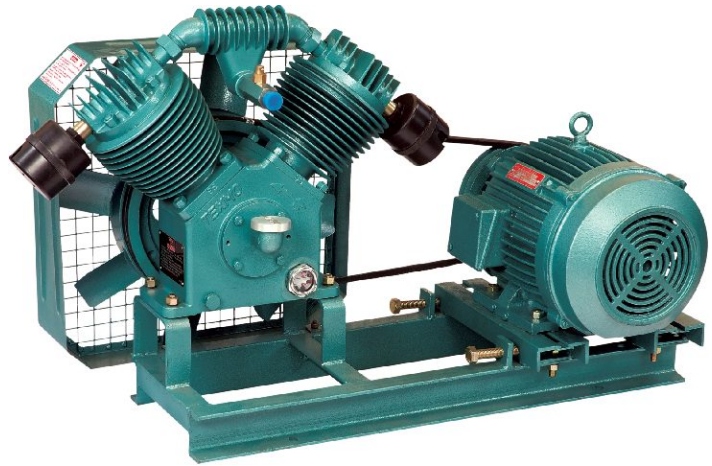

BOREWELL COMPRESSOR PUMPS
PERFORMANCE CHART

TEXMO INDUSTRIES

Since 1956

Borewell Compressor Pumps (TMC / TBC)

PRODUCT FEATURES

- Available in single and double cylinder design.
- Easy installation and maintenance.
- Easy belt alignment of compressor with the motor ensuring higher efficiency and close to zero maintenance.
- Sound in design and Robust in construction withstanding overload.
- Requires no priming.
- Can be installed in more than one bore based on the water levels.
- Rigorous quality control checks at every stage of manufacturing to ensure high degree of reliability.
- Dynamic balancing of rotors ensuring vibration free performance.

MATERIAL OF CONSTRUCTION

Part Name	Material	Part Name	Material
Crankcase	CI FG 200	Cylinder head	CI FG 200
Cylinder	CI FG 260	Connecting rod	Forged alloy steel
Piston	Aluminium alloy	Crank shaft	45C8

APPLICATIONS

Flood irrigation | Drinking water supply | Industrial water supply

PERFORMANCE CHART

TEXMO "TMC / TBC SERIES" - BOREWELL MONO / BELT COMPRESSOR PUMPS

Approximate performance values of TMC / TBC series at 220/415 V (-15% to +6%), 50 Hz AC power supply